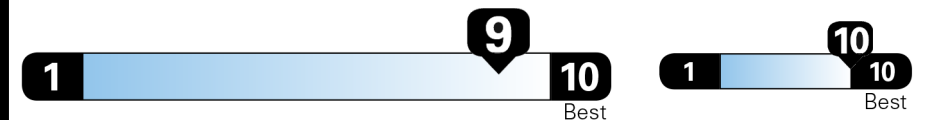

Fuel Economy & Greenhouse Gas Rating (tailpipe only) Smog Rating (tailpipe only)

This vehicle emits 0 grams CO₂ per mile. The best emits 0 grams per mile (tailpipe only). Does not include emissions from generating electricity; learn more at fueleconomy.gov.

Actual results will vary for many reasons, including driving conditions and how you drive and maintain your vehicle. The average new vehicle gets 29 MPG and costs $8,500 to fuel over 5 years. Cost estimates are based on 15,000 miles per year at $0.17 per kW-hr. MPGe is miles per gasoline gallon equivalent. Vehicle emissions are a significant cause of climate change and smog.

fueleconomy.gov

Calculate personalized estimates and compare vehicles

MANUFACTURER'S SUGGESTED RETAIL PRICE† $42,259.00

DELIVERY, PROCESSING AND HANDLING FEE 1,595.00

TOTAL SUGGESTED RETAIL PRICE $43,854.00

†Manufacturer's suggested retail price excludes delivery processing and handling fees, license and title fees, applicable federal, state and local taxes, and dealer and distributor options and accessories.

Delivered by Truck to: 36095
ROGERS TOYOTA/HERMISTON
80364 N. HIGHWAY 395
HERMISTON OR97838

TML1E1N1S0F0W0