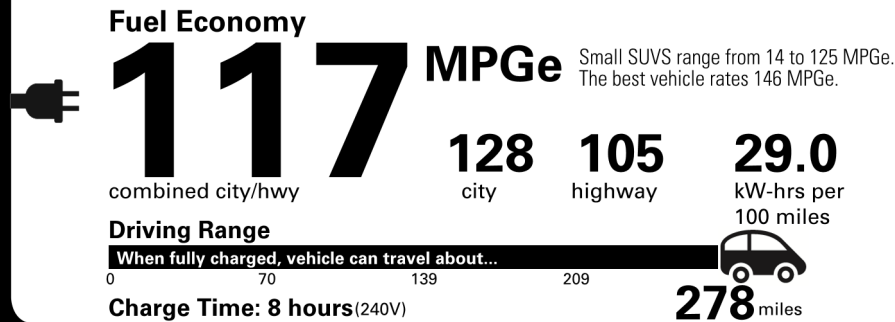

Rollover ★★★★★

Based on the risk of rollover in a single-vehicle crash.

Star ratings range from 1 to 5 stars (★★★★★) with 5 being the highest.

Source: National Highway Traffic Safety Administration (NHTSA)

www.safercar.gov or 1-888-327-4236

EPA DOT Fuel Economy and Environment

You save \$4,750

in fuel costs over 5 years

compared to the average new vehicle.

Annual fuel COST

\$750

Fuel Economy & Greenhouse Gas Rating (tailpipe only) Smog Rating (tailpipe only)

This vehicle emits 0 grams CO₂ per mile. The best emits 0 grams per mile (tailpipe only). Does not include emissions from generating electricity; learn more at fuel economy.gov.

Actual results will vary for many reasons, including driving conditions and how you drive and maintain your vehicle. The average new vehicle gets 29 MPG and costs \$8,500 to fuel over 5 years. Cost estimates are based on 15,000 miles per year at \$0.17 per kW-hr. MPGe is miles per gasoline gallon equivalent. Vehicle emissions are a significant cause of climate change and smog.