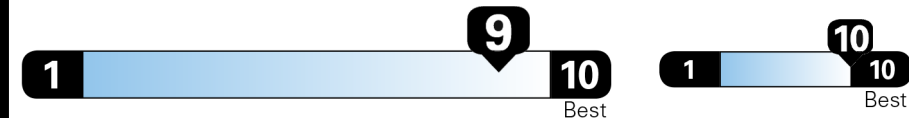

www.safercar.gov or 1-888-327-4236

EPA DOT Fuel Economy and Environment

You save \$4,750

in fuel costs over 5 years

compared to the average new vehicle.

Annual fuel COST

\$750

Fuel Economy & Greenhouse Gas Rating (tailpipe only) Smog Rating (tailpipe only)